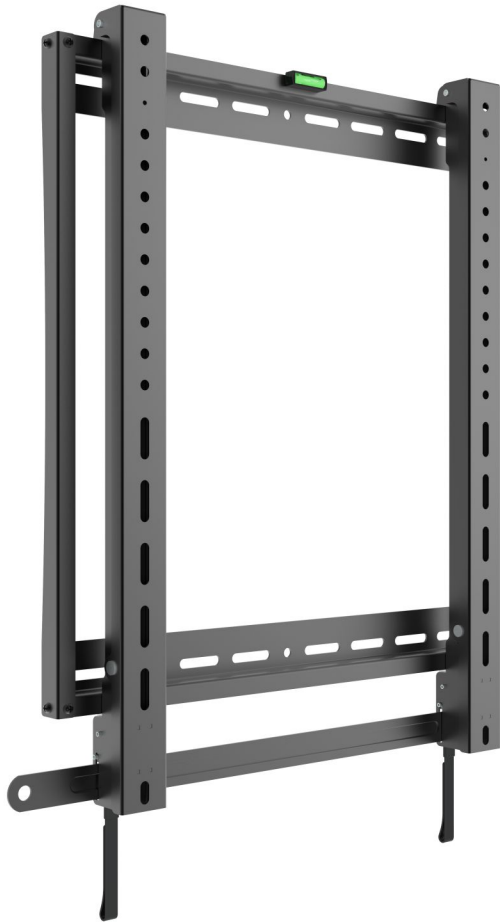

## LPV01-64F

# Portrait Screen Wall Mount

For most 45"-70" Advertising Display screens

Kickstand offers space for easy cable management and maintenance

### Security at all levels

Triple anti-theft design helps to increase safety and security from theft of the display

MOST  
45"-70"  
MAX.VESA 600x400

RATED  
50kg/110lbs

59.5mm

VESA  
200x200 400x200  
300x300 400x400 600x400