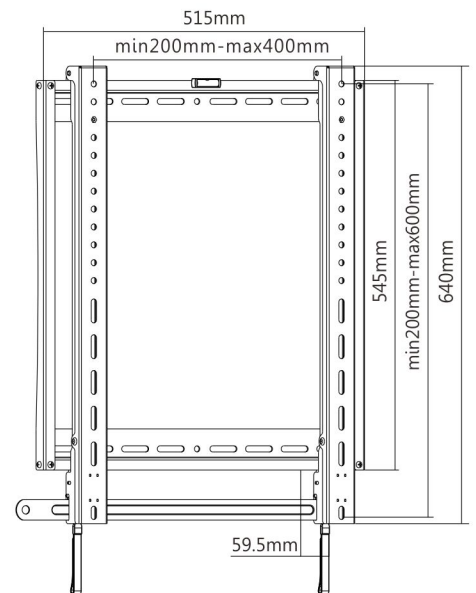

# Portrait Screen Wall Mount

For most 45"-70" Advertising Display screens

Kickstand offers space for easy cable management and maintenance

### Security at all levels

Triple anti-theft design helps to increase safety and security from theft of the display

MOST  
45"-70"  
MAX.VESA 600x400

RATED  
50kg/110lbs

59.5mm

VESA  
200x200 400x200  
300x300 400x400 600x400